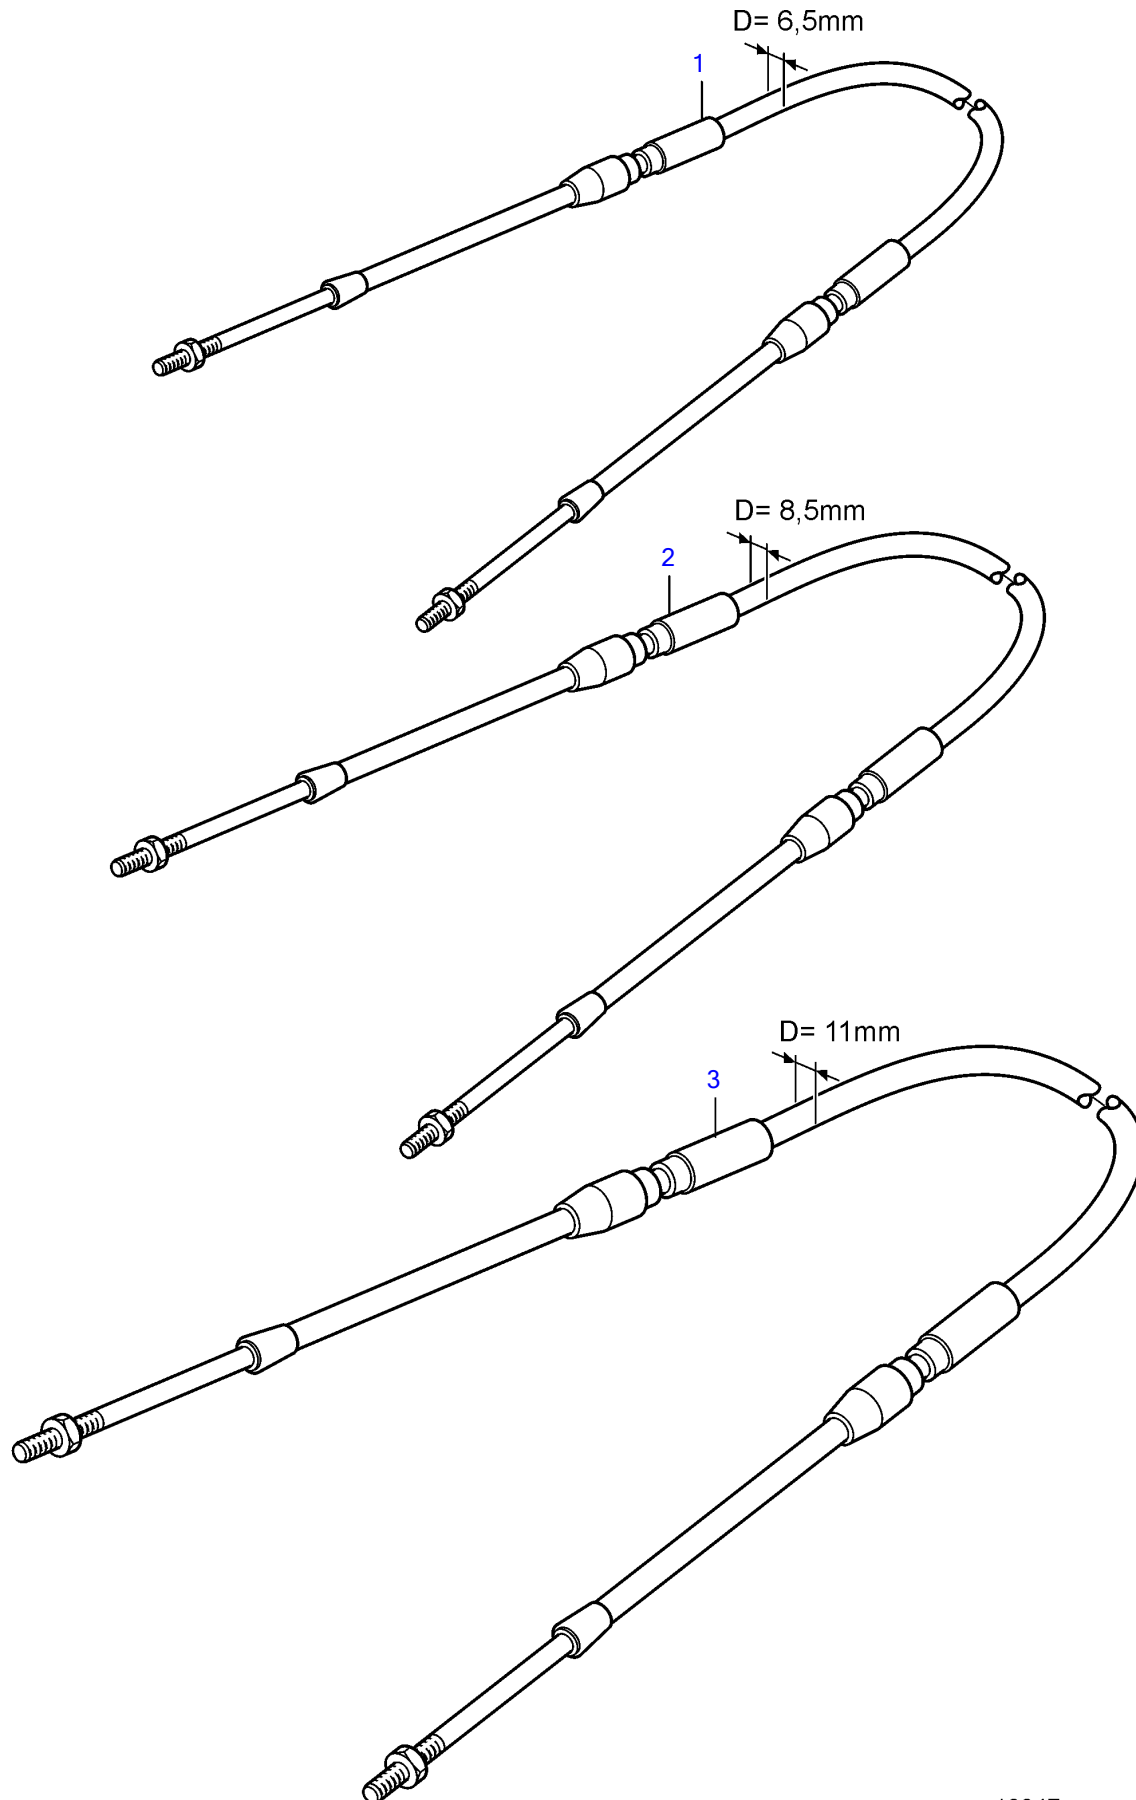

D4-180I-B, D4-180I-C, D4-180I-D, D4-180I-E, D4-210A-A, D4-225A-B, D4-210I-A, D4-210I-B, D4-225I-B, D4-225A-C, D4-225A-D, D4-225I-C, D4-225I-D, D4-260A-A, D4-260A-B, D4-260A-C, D4-260A-D, D4-260D-B, D4-260D-C, D4-260D-D, D4-260I-A, D4-260I-B, D4-260I-C, D4-260I-D, D4-300A-A, D4-300A-C, D4-300A-D, D4-300D-A, D4-300D-C, D4-300I-A, D4-300I-C, D4-300I-D, D4-225A-E, D4-225I-E, D4-260A-E, D4-260D-E, D4-260I-E, D4-300A-E, D4-300D-E, D4-300D-D, D4-300I-E

REF	PART NO.	QTY	DESCRIPTION	NOTES
1	1140131	1	Control cable	L=1250mm
	(1140132)	1	Control cable	Obsolete part, L=1500mm
	(1140133)	1	Control cable	Obsolete part, L=1750mm
	(1140134)	1	Control cable	Obsolete part, L=2000mm
	(1140135)	1	Control cable	Obsolete part, L=2250mm
	(1140136)	1	Control cable	Obsolete part, L=2500mm
	(1140137)	1	Control cable	Obsolete part, L=2750mm
	(1140138)	1	Control cable	Obsolete part, L=3000mm
	1140139	1	Control cable	L=3250mm
	(1140140)	1	Control cable	Obsolete part, L=3500mm
	(1140141)	1	Control cable	Obsolete part, L=3750mm
	(1140142)	1	Control cable	Obsolete part, L=4000mm
	(1140143)	1	Control cable	Obsolete part, L=4250mm
	(1140144)	1	Control cable	Obsolete part, L=4500mm
	1140145	1	Control cable	L=4750mm
	(1140146)	1	Control cable	Obsolete part, L=5000mm